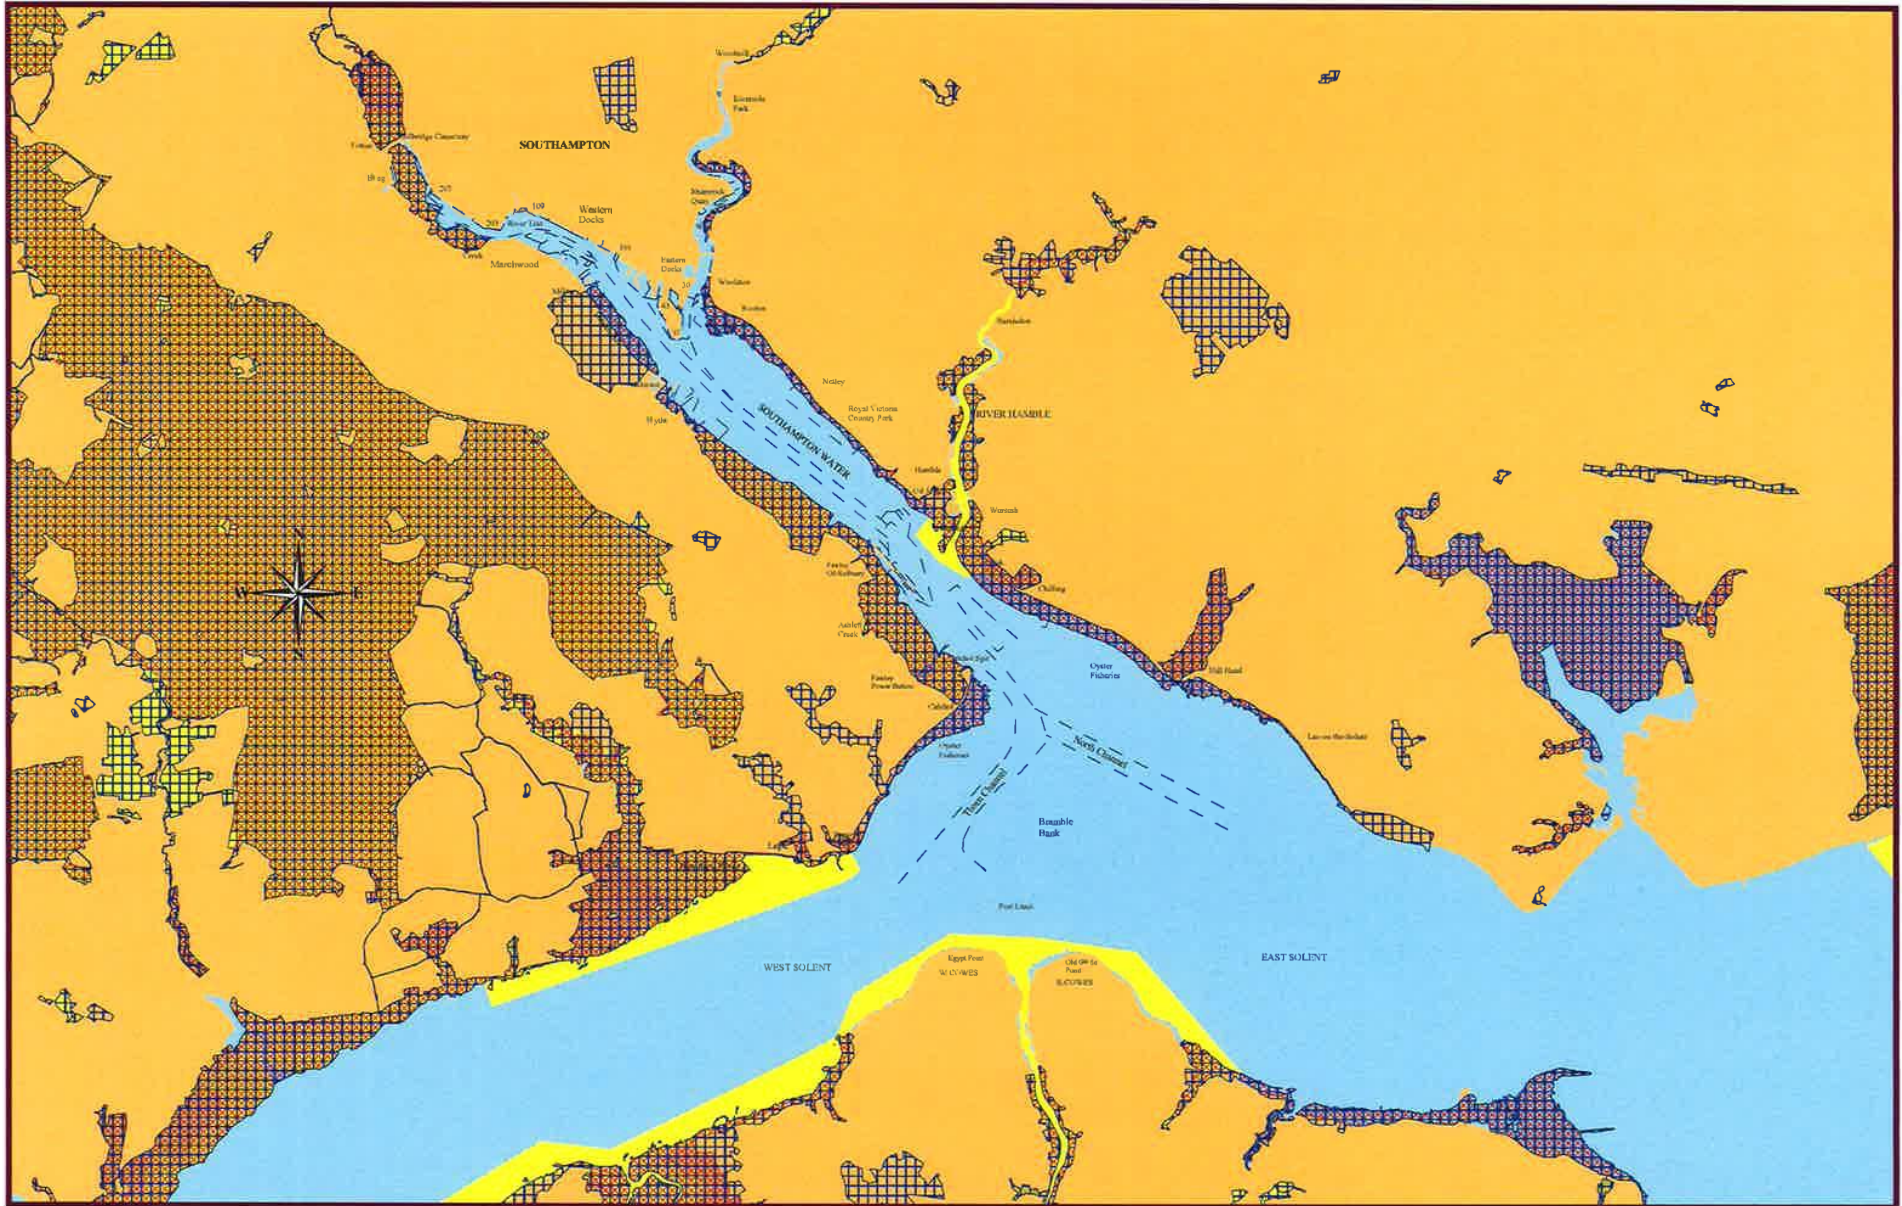

Oil Spill Contingency Plan 2021

Sensitivity Maps

OIL SPILL CONTINGENCY PLAN
Southampton Water - Designated Sites
Overview. See detailed maps on following pages

OIL SPILL CONTINGENCY PLAN

Sites of Special Scientific Interest
Northern Sheet

OIL SPILL CONTINGENCY PLAN

Ramsar Sites
Southern Sheet